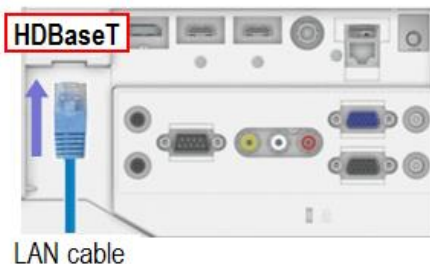

Advanced Installation and System Features

Edge Blending & Warping

The Edge blending function achieves seamless projection of one image using multiple projectors. Warping makes projection possible on spherical surfaces and surfaces with corners, as well as conventional flat screens – perfect for digital signage applications!

Seamless Design

Seamless design in connecting HDBaseT and Power Cable as one cable solution.

Multiple Digital Inputs

These projectors are equipped with digital inputs consisting of HDBaseT™, HDMI®, Display Port and SDI to handle various installation environments. HDBaseT can transmit signals with no image degradation, using standard LAN cables of up to 328' (100m). SDI is the standard in the broadcasting industry. 3G SDI can transfer 1080P signals via a coaxial cable. *3G SDI is available on the CP-WU8700W/CP-WU8700B