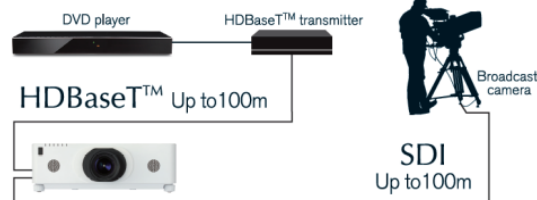

Advanced Installation and System Features

Edge Blending & Warping

The Edge blending function achieves seamless projection of one image using multiple projectors. Warping makes projection possible on spherical surfaces and surfaces with corners, as well as conventional flat screens – perfect for digital signage applications!

Seamless Design

Seamless design in connecting HDBaseT and Power Cable as one cable solution.

Multiple Digital Inputs

These projectors are equipped with digital inputs consisting of HDBaseT™, HDMI®, Display Port and SDI to handle various installation environments. HDBaseT can transmit signals with no image degradation, using standard LAN cables of up to 328' (100m). SDI is the standard in the broadcasting industry. 3G SDI can transfer 1080P signals via a coaxial cable. *3G SDI is available on the CP-WU8700W/CP-WU8700B

Model Name	CP-X8800W CP-X8800B	CP-WX8650W	CP-WX8750W CP-WX8750B	CP-WU8600W	CP-WU8700W CP-WU8700B
Projection Technology	3LCD, 3 Chip Technology				
Resolution	XGA 1024 x 768	WXGA 1280 x 800	WXGA 1280 x 800	WUXGA 1920 x 1200	WUXGA 1920 x 1200
Light Output	8,000 lumens	6,500 lumens	7,500 lumens	6,000 lumens	7,000 lumens
Lens (option) Zoom Focus Lens Shift	Motorized Motorized Motorized (V,H)				
Light Source (lamp)	430W	370W	430W	370W	430W
Screen Size	30" – 600"				
Contrast Ratio	10,000 : 1				
Speaker	16W (8W x 2)				
Dimensions (W x H x D)	19.6" x 6.1" x 16.8" (without lens)				
Weight	Approx. 24.5 lbs. (without lens)				
Lamp	DT01881	DT01871	DT01881	DT01871	DT01881
Filter Set	UX38242				
USB Wireless Adapter	USB-WL-11N				