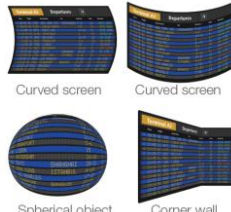

Bright room — ACCENTUALIZER, HDCR OFF

Bright room — ACCENTUALIZER, HDCR ON

Color Management

This feature allows you to change HUE, SATURATION and LUMINANCE of each 6 colors (red, green, blue, cyan, magenta and yellow) without influencing each other. With this technology, for example, you can change only bluish colors, such as the sky, while maintaining the other colors by adjusting the HUE of blue.

Advanced Installation and System Features

Edge Blending & Warping

The Edge blending function achieves seamless projection of one image using multiple projectors. Warping makes projection possible on spherical surfaces and surfaces with corners, as well as conventional flat screens – perfect for digital signage applications!

Seamless Design

Seamless design in connecting HDBaseT and Power Cable as one cable solution.

Multiple Digital Inputs

These projectors are equipped with digital inputs consisting of HDBaseT™, HDMI®, Display Port and SDI to handle various installation environments. HDBaseT can transmit signals with no image degradation, using standard LAN cables of up to 328' (100m). SDI is the standard in the broadcasting industry. 3G SDI can transfer 1080P signals via a coaxial cable. *3G SDI is available on the CP-WU8700W/CP-WU8700B