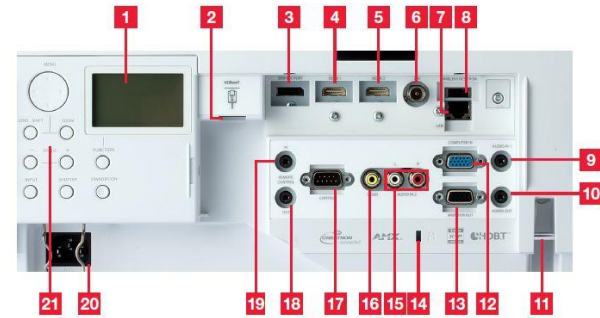

Seamless Design

Seamless design in connecting HDBaseT and Power Cable as one cable solution.

Multiple Digital Inputs

These projectors are equipped with digital inputs consisting of HDBaseT™, HDMI®, Display Port and SDI to handle various installation environments. HDBaseT can transmit signals with no image degradation, using standard LAN cables of up to 328' (100m). SDI is the standard in the broadcasting industry. 3G SDI can transfer 1080P signals via a coaxial cable. *3G SDI is available on the CP-WU8700W/CP-WU8700B

360° Rotation

Display rotation of 360° and portrait projection for creative applications and greater installation flexibility. These features make it possible to create displays never before possible.

Specifications

Model Name	CP-X8800W CP-X8800B	CP-WX8650W	CP-WX8750W CP-WX8750B	CP-WU8600W	CP-WU8700W CP-WU8700B
Projection Technology	3LCD, 3 Chip Technology				
Resolution	XGA 1024 x 768	WXGA 1280 x 800	WXGA 1280 x 800	WUXGA 1920 x 1200	WUXGA 1920 x 1200
Light Output	8,000 lumens	6,500 lumens	7,500 lumens	6,000 lumens	7,000 lumens
Lens (option) Zoom Focus Lens Shift	Motorized Motorized Motorized (V,H)				
Light Source (lamp)	430W	370W	430W	370W	430W
Screen Size	30" – 600"				
Contrast Ratio	10,000 : 1				
Speaker	16W (8W x 2)				
Dimensions (W x H x D)	19.6" x 6.1" x 16.8" (without lens)				
Weight	Approx. 24.5 lbs. (without lens)				
Lamp	DT01881	DT01871	DT01881	DT01871	DT01881
Filter Set	UX38242				
USB Wireless Adapter	USB-WL-11N				

Black chassis available: CP-X8800B, CP-WX8750B, CP-WU8700B

Input/Outputs

- Status Monitor
- HDBaseT
- Display Port
- HDMI 1
- HDMI 2
- SDI
- LAN
- USB Type A (For Wireless)
- Audio In 1
- Audio Out
- Security Bar
- Computer In
- Monitor Out
- Kensington Lock
- Audio In 2 (L/R)
- Composite Video
- Control (RS-232C)
- Remote Control Out
- Remote Control In
- AC Inlet
- Motorized zoom, focus and lens shift control